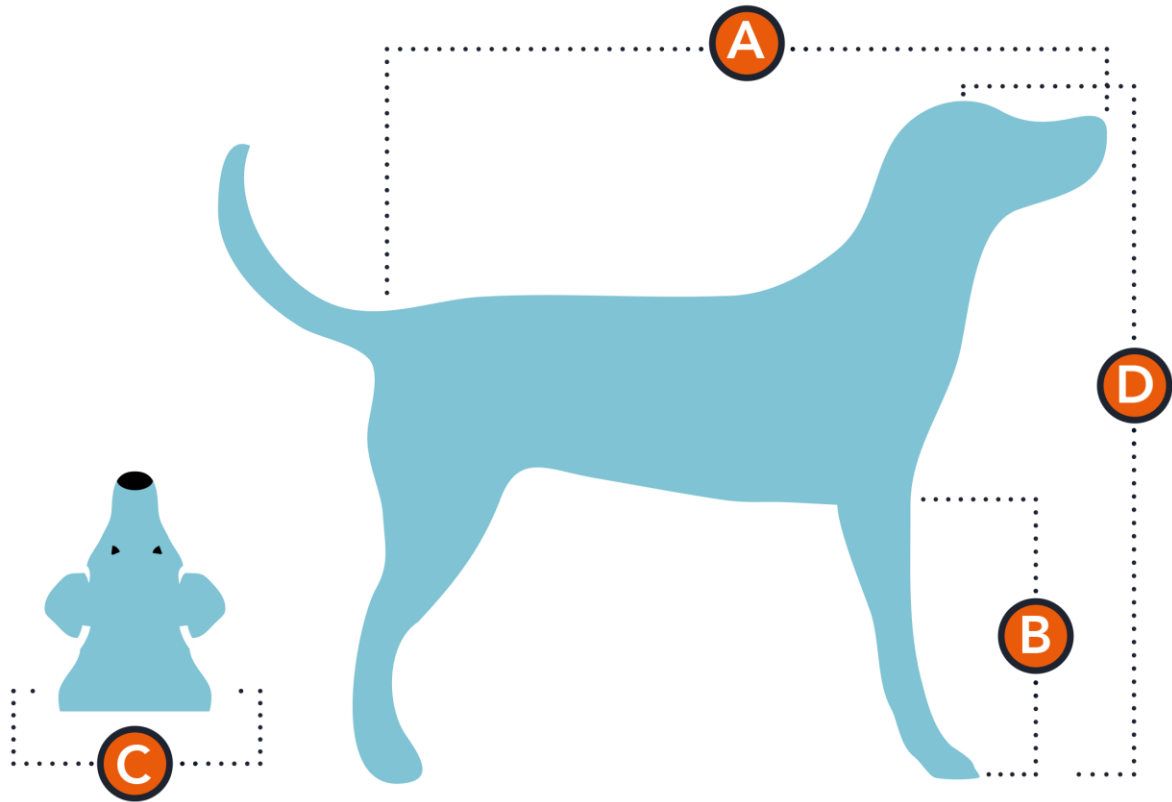

# MEASURING GUIDE FOR YOUR PET

Measure your pet whilst they are on a flat surface.

**A**

Length from tip of nose to the root of the tail.

**C**

Width across the shoulders.

**B**

Length from ground to elbow.

**D**

Height whilst standing or sitting, whichever is the greatest (top of head for pets with non erect ears - from tip of ears for pets with erect ears).